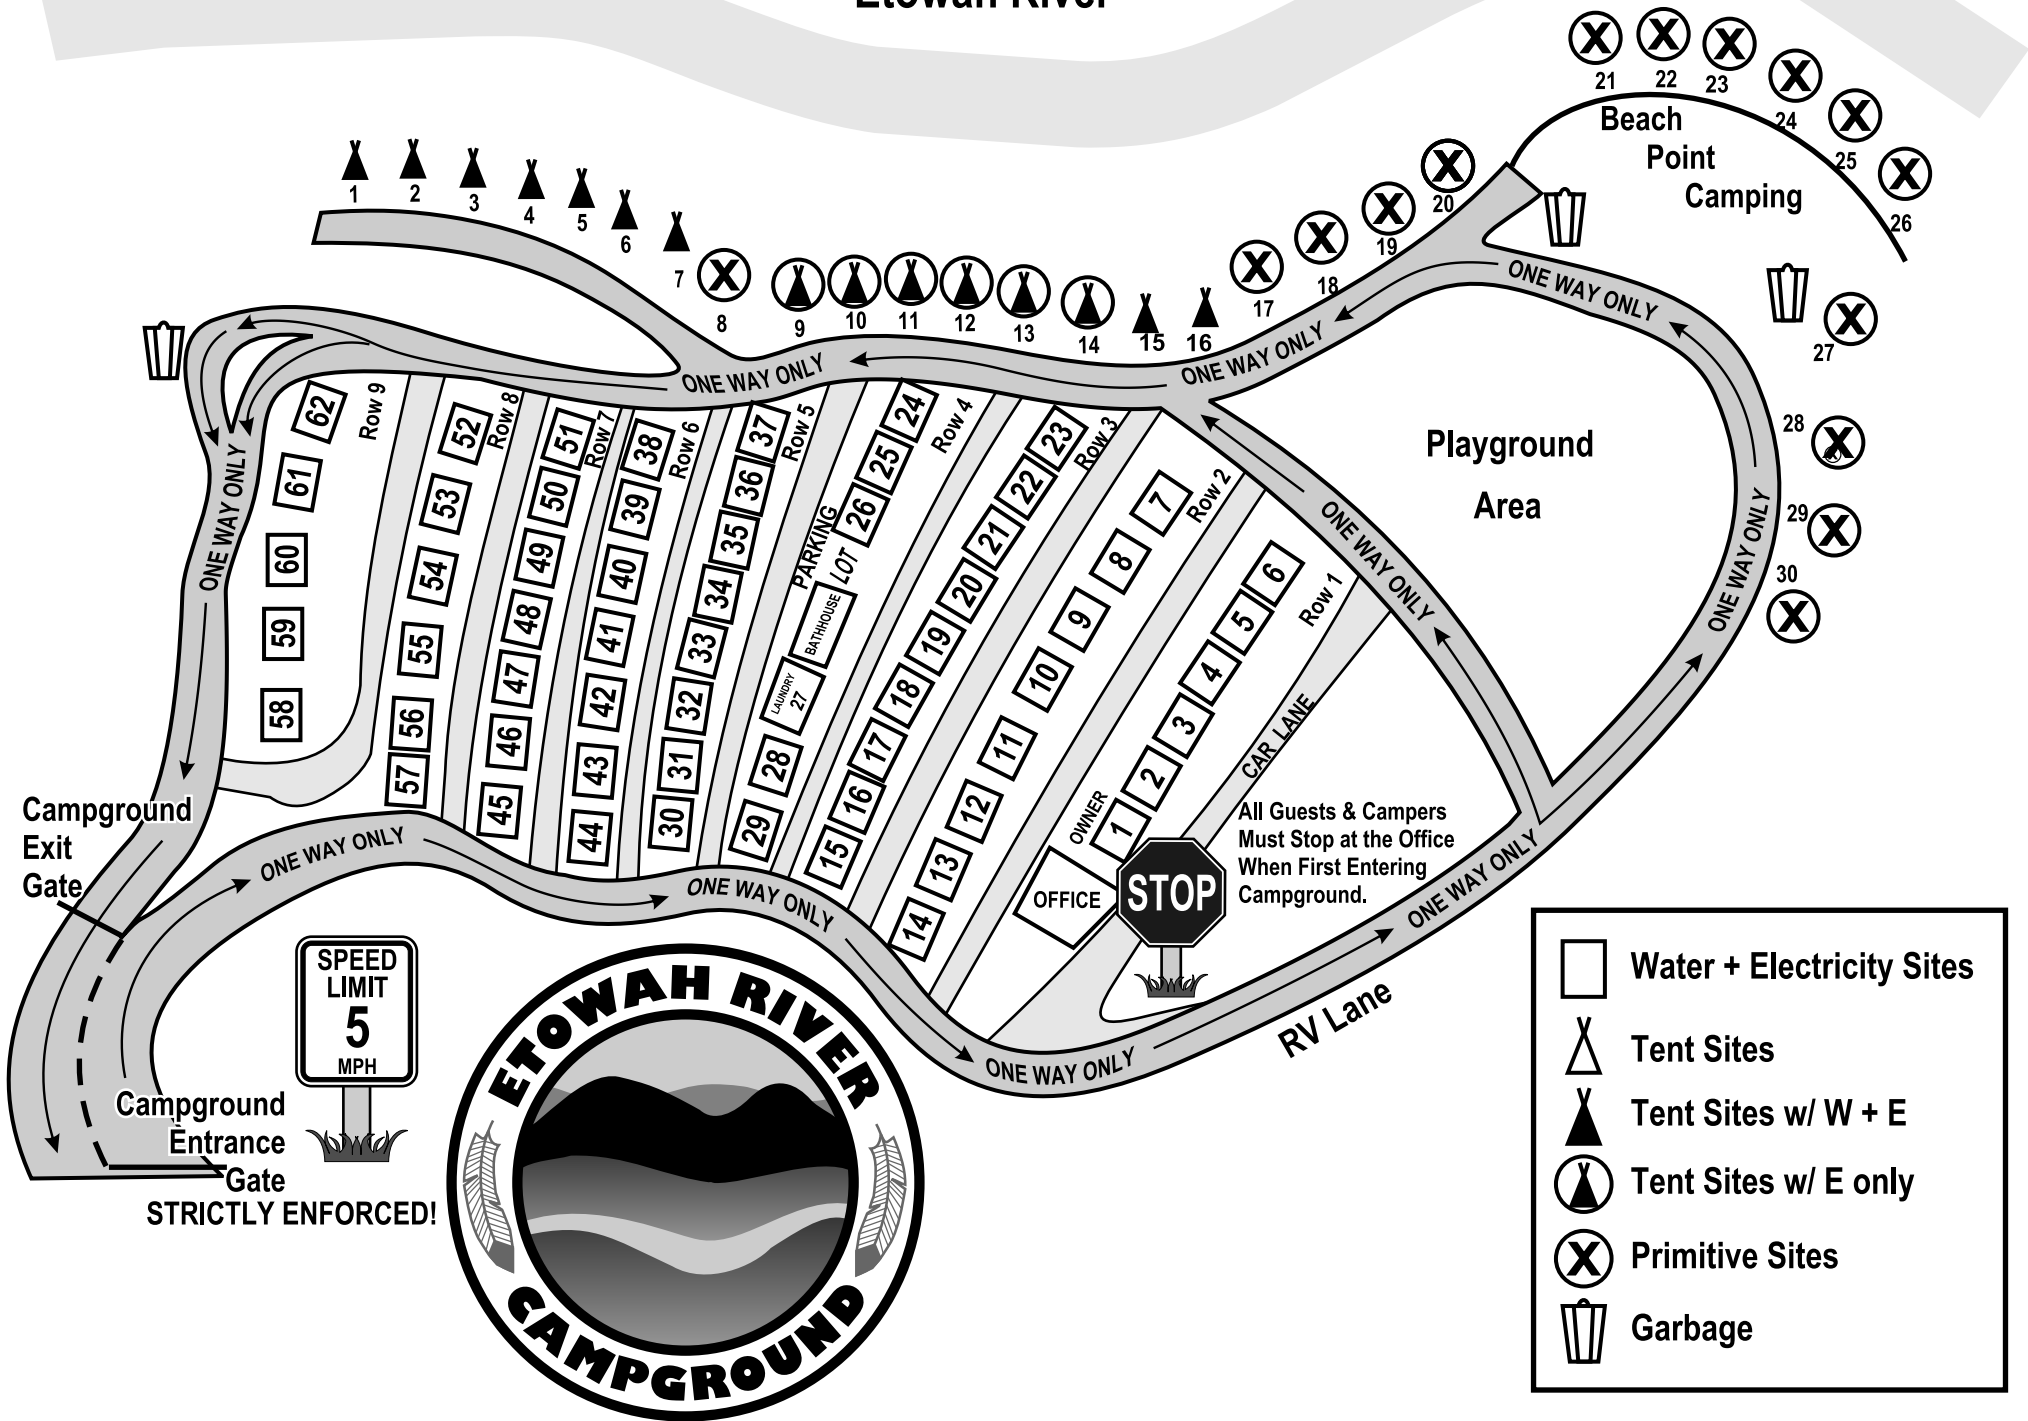

Etowah River

-  Water + Electricity Sites
-  Tent Sites
-  Tent Sites w/ W + E
-  Tent Sites w/ E only
-  Primitive Sites
-  Garbage

SPEED LIMIT
5
MPH

STRICTLY ENFORCED!

All Guests & Campers
Must Stop at the Office
When First Entering
Campground.

STOP

Playground
Area

Beach
Point
Camping

Campground
Exit
Gate

Campground
Entrance
Gate

ONE WAY ONLY

ONE WAY ONLY

ONE WAY ONLY

PARKING LOT

BATHHOUSE

LAUNDRY

OFFICE

OWNER

CAR LANE

RV Lane

1

18

19

20

21

22

23

24

25